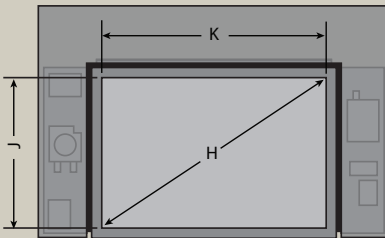

“Controls Out” Configuration

“Controls In” Configuration

Front View w/Surround

Front View w/Surround

Front View

Front View

Top View

Top View

Side view

Side view

A	B	C	D	E	F	G	H	I	J	K
31" (787mm)	20-1/4" (514mm)	18-3/4" (476mm)	15-1/2" (394mm)	20" (508mm)	4-1/2" (114mm)	41-1/2" (1054mm)	31" (787mm)	5-1/8" (130mm)	16-3/4" (425mm)	26-3/8" (670mm)