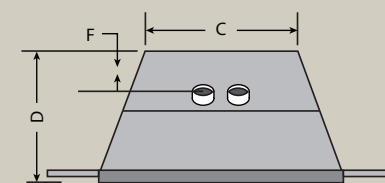

“Controls Out” Configuration

“Controls In” Configuration

Front View w/Surround

Front View w/Surround

Front View

Front View

Top View

Top View

Side view

Side view

A	B	C	D	E	F	G	H	I	J	K
31" (787mm)	20-1/4" (514mm)	18-3/4" (476mm)	15-1/2" (394mm)	20" (508mm)	4-1/2" (114mm)	41-1/2" (1054mm)	31" (787mm)	5-1/8" (130mm)	16-3/4" (425mm)	26-3/8" (670mm)