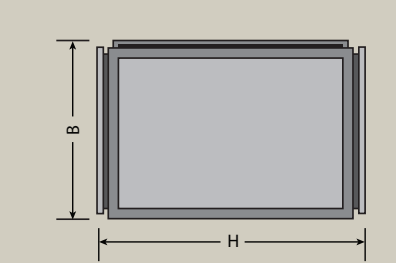

“Controls Out” Configuration

“Controls In” Configuration

Front View w/Surround

Front View w/Surround

Front View

Front View

Top View

Top View

Side view

Side view

A	B	C	D	E	F	G	H	I	J	K
31" (787mm)	20-1/4" (514mm)	18-3/4" (476mm)	15-1/2" (394mm)	20" (508mm)	4-1/2" (114mm)	41-1/2" (1054mm)	31" (787mm)	5-1/8" (130mm)	16-3/4" (425mm)	26-3/8" (670mm)