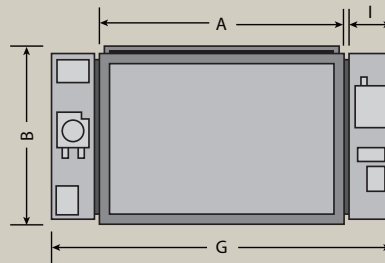

“Controls Out” Configuration

“Controls In” Configuration

Front View w/Surround

Front View w/Surround

Front View

Front View

Top View

Top View

Side view

Side view

A	B	C	D	E	F	G	H	I	J	K
31" (787mm)	20-1/4" (514mm)	18-3/4" (476mm)	15-1/2" (394mm)	20" (508mm)	4-1/2" (114mm)	41-1/2" (1054mm)	31" (787mm)	5-1/8" (130mm)	16-3/4" (425mm)	26-3/8" (670mm)