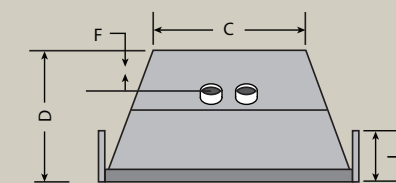

“Controls Out” Configuration

“Controls In” Configuration

Front View w/Surround

Front View w/Surround

Front View

Front View

Top View

Top View

Side view

Side view

A	B	C	D	E	F	G	H	I	J	K
31" (787mm)	20-1/4" (514mm)	18-3/4" (476mm)	15-1/2" (394mm)	20" (508mm)	4-1/2" (114mm)	41-1/2" (1054mm)	31" (787mm)	5-1/8" (130mm)	16-3/4" (425mm)	26-3/8" (670mm)