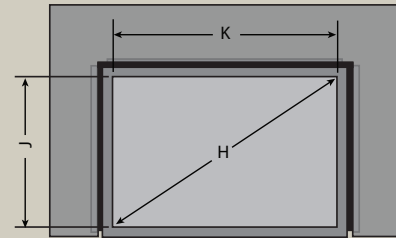

“Controls Out” Configuration

“Controls In” Configuration

Front View w/Surround

Front View w/Surround

Front View

Front View

Top View

Top View

Side view

Side view

A	B	C	D	E	F	G	H	I	J	K
31" (787mm)	20-1/4" (514mm)	18-3/4" (476mm)	15-1/2" (394mm)	20" (508mm)	4-1/2" (114mm)	41-1/2" (1054mm)	31" (787mm)	5-1/8" (130mm)	16-3/4" (425mm)	26-3/8" (670mm)